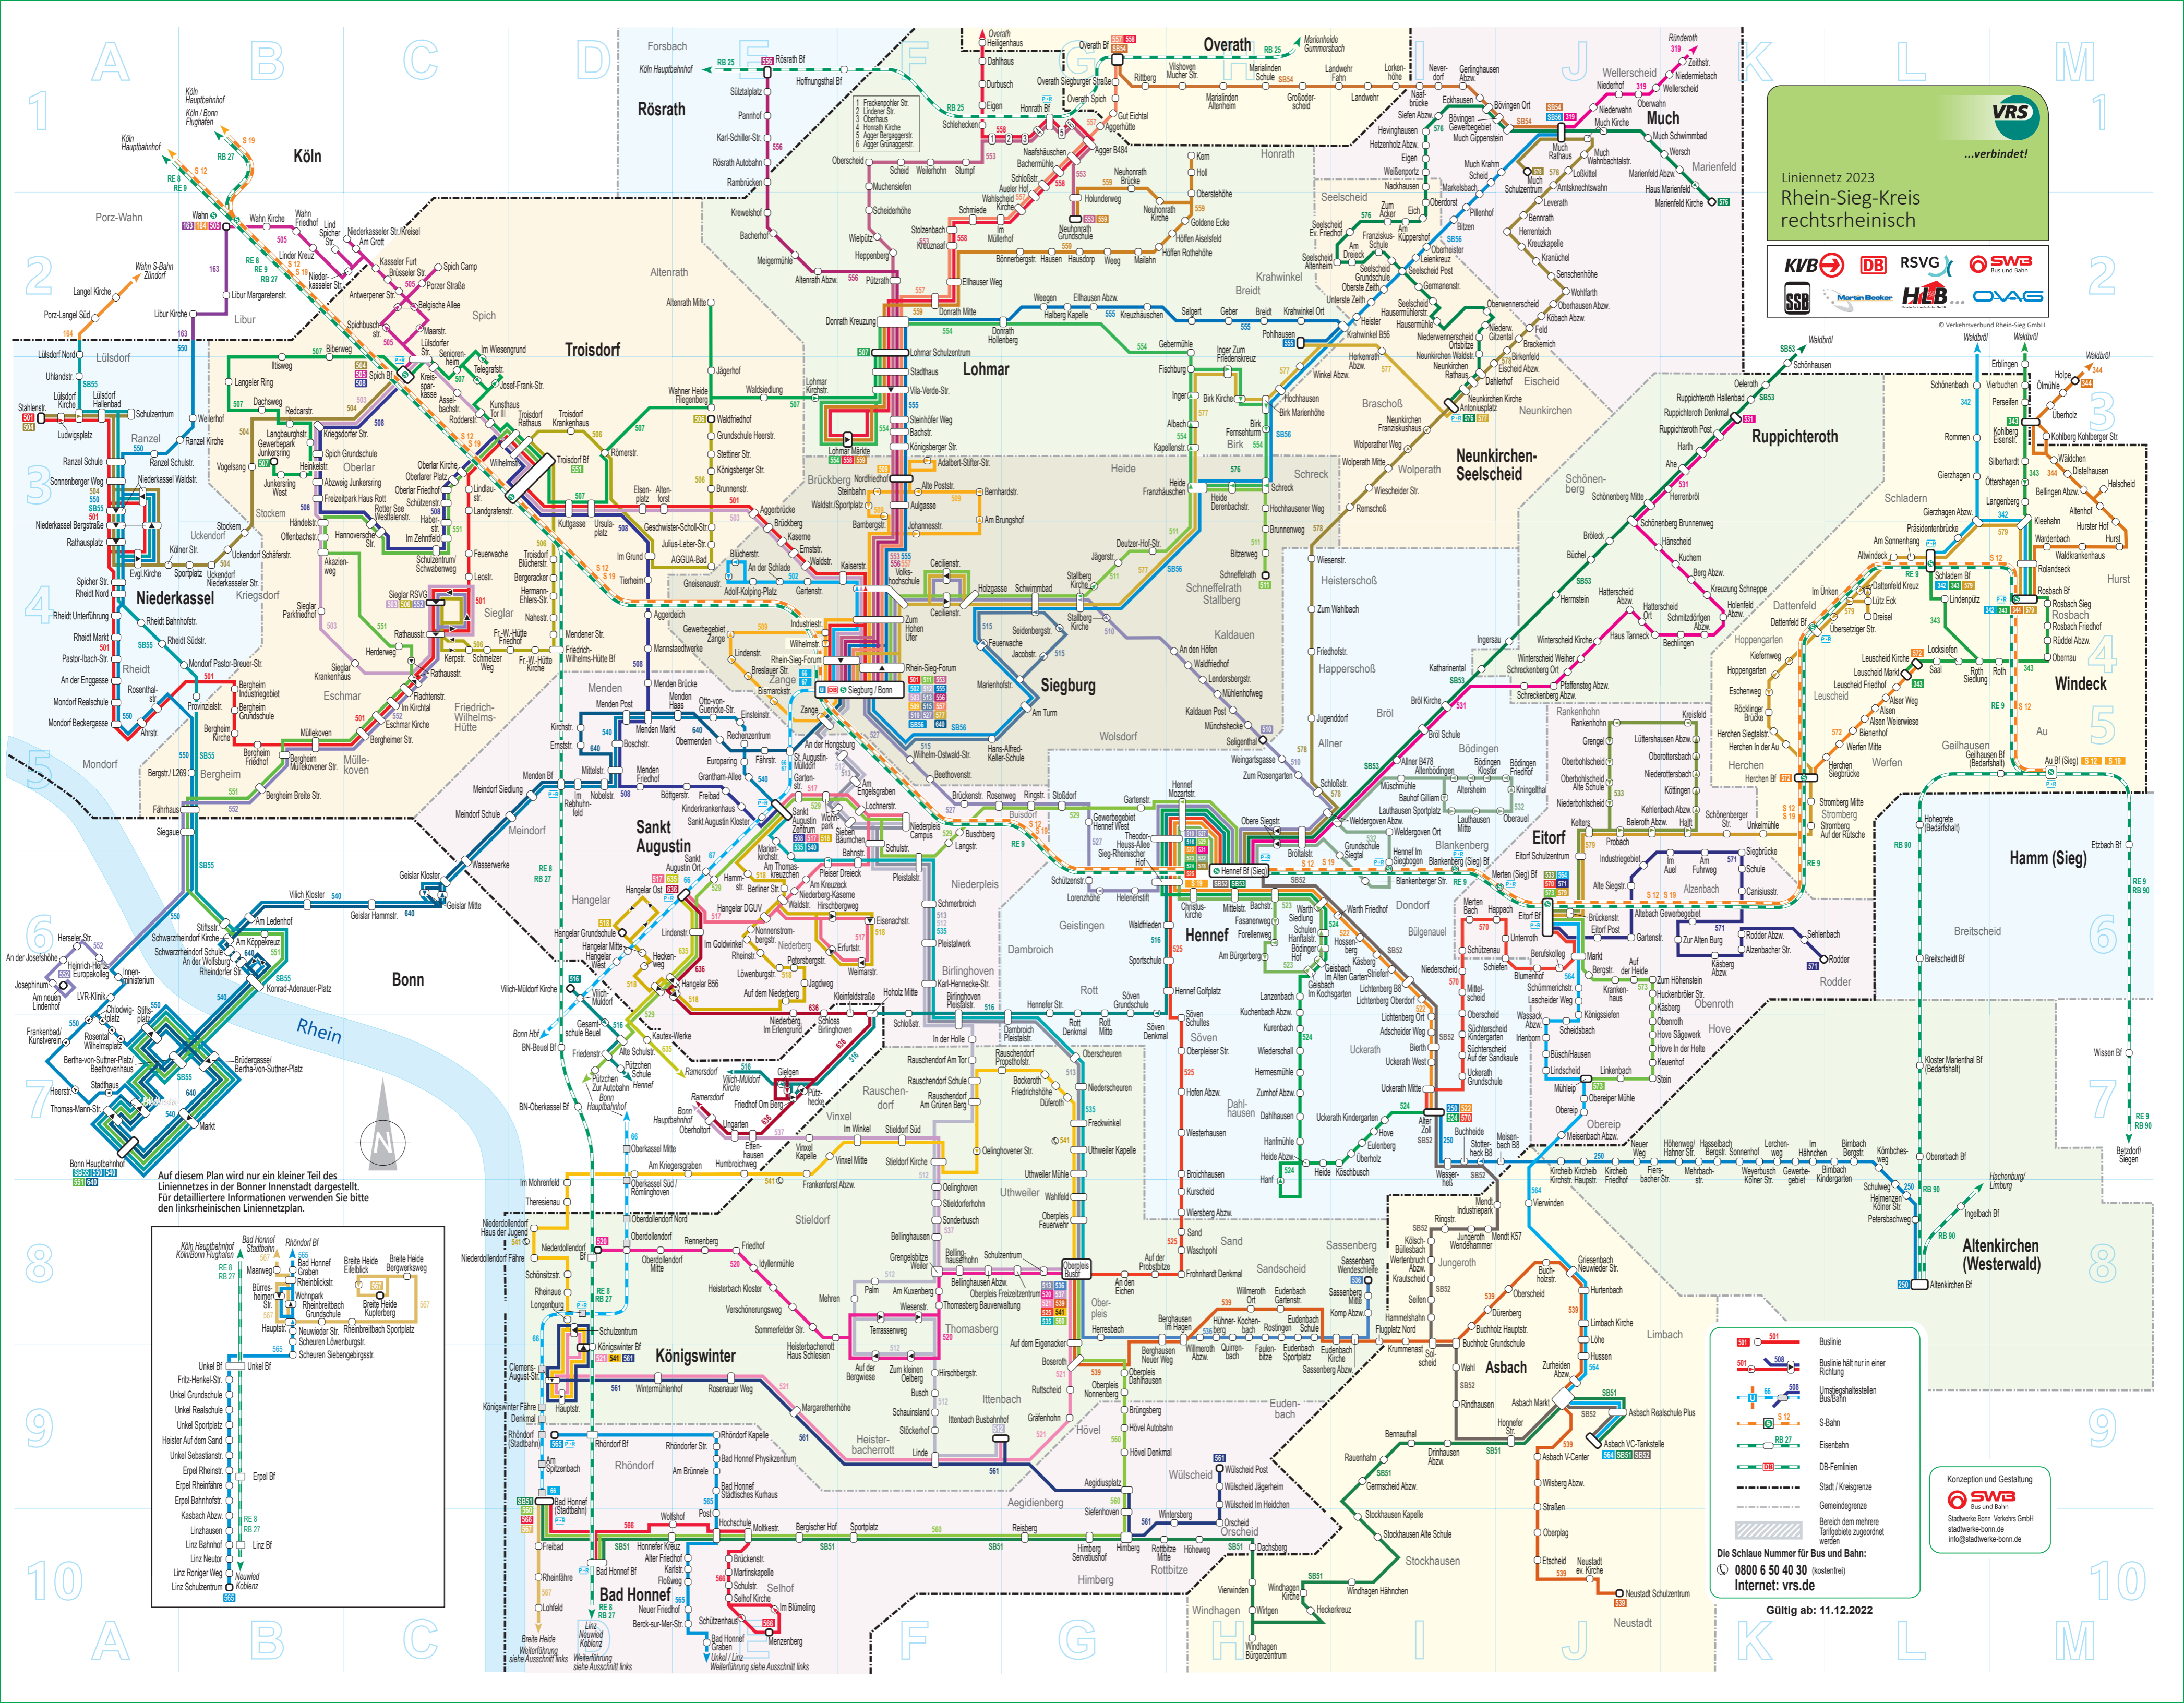

VRS
...verbindet!

Linienetz 2023
Rhein-Sieg-Kreis
rechtsrheinisch

KVB **DB** **RSVG** **SWB**
SSB **Martin Becker** **HLB** **OVAG**

© Verkehrsverbund Rhein-Sieg GmbH

Auf diesem Plan wird nur ein kleiner Teil des Liniennetzes in der Bonner Innenstadt dargestellt. Für detailliertere Informationen verwenden Sie bitte den linksrheinischen Linienetzplan.