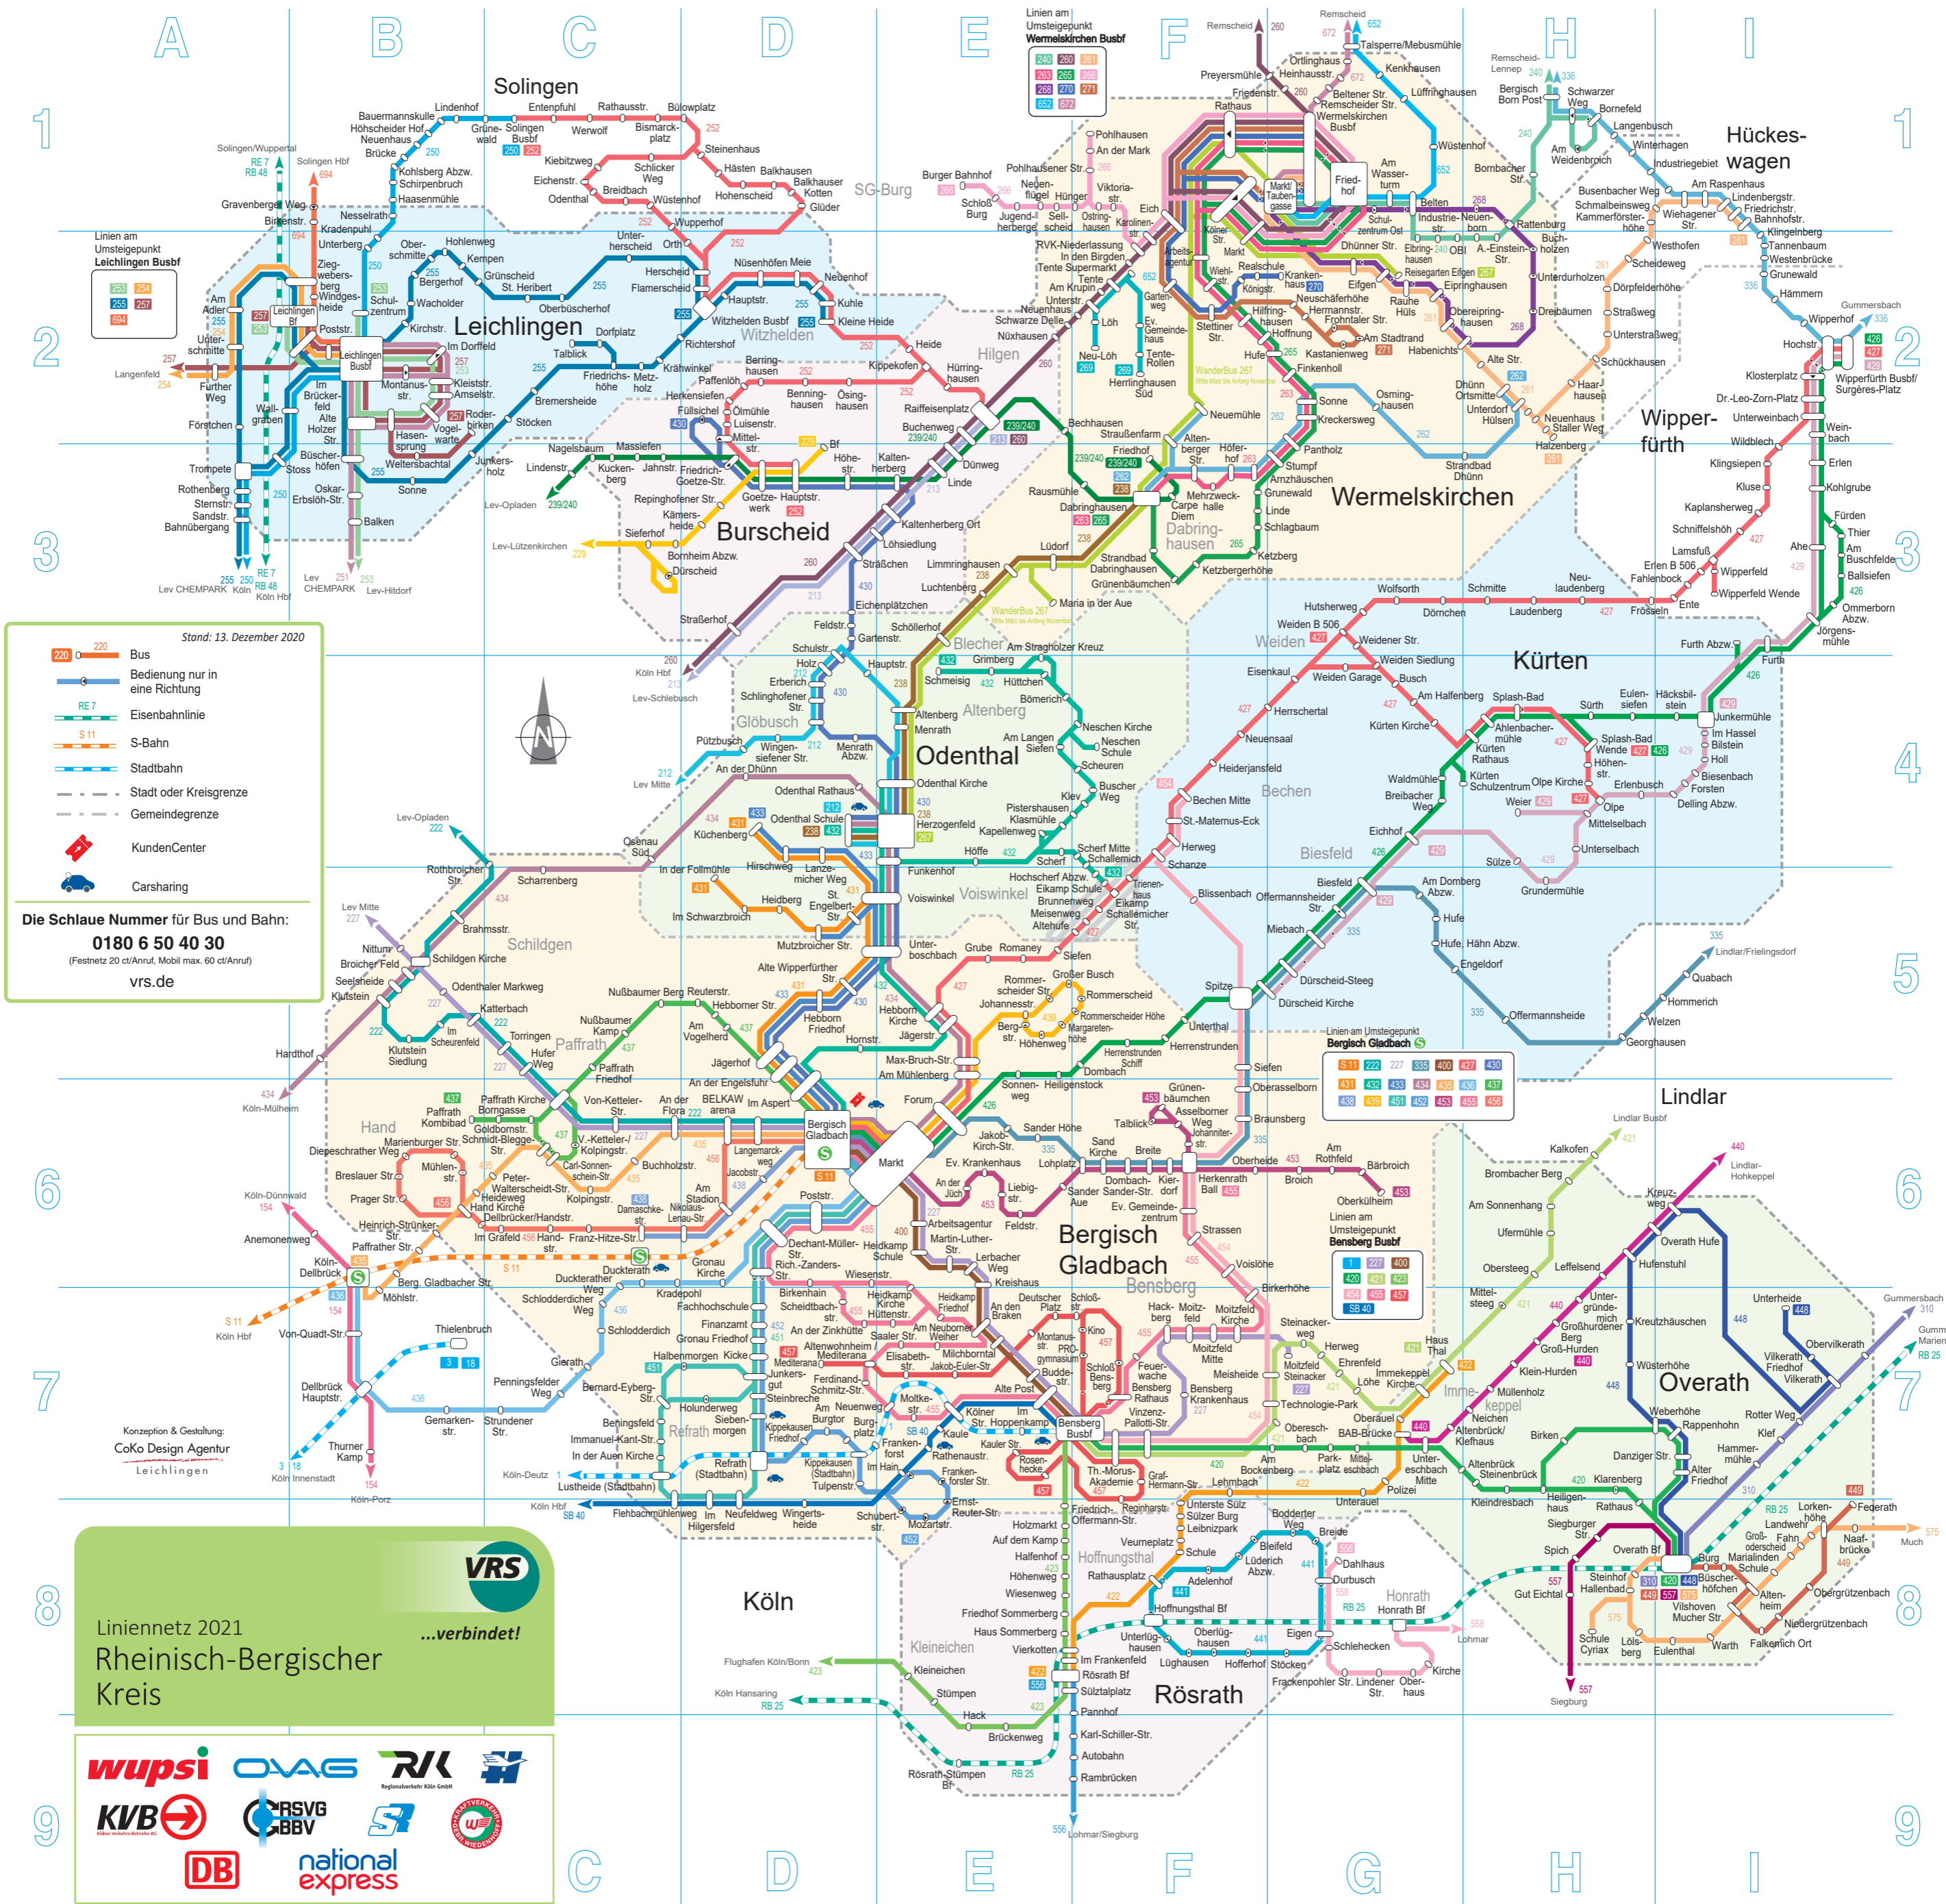

Stand: 13. Dezember 2020

- Bus
- Bedienung nur in eine Richtung
- Eisenbahnlinie
- S-Bahn
- Stadtbahn
- Stadt oder Kreisgrenze
- Gemeindegrenze
- KundenCenter
- Carsharing

Die Schlaue Nummer für Bus und Bahn:
0180 6 50 40 30
(Festnetz 20 ct/Anruf, Mobil max. 60 ct/Anruf)
vrs.de

VRS
...verbindet!

Liniennetz 2021
Rheinisch-Bergischer Kreis

© Verkehrsverbund Rhein-Sieg GmbH