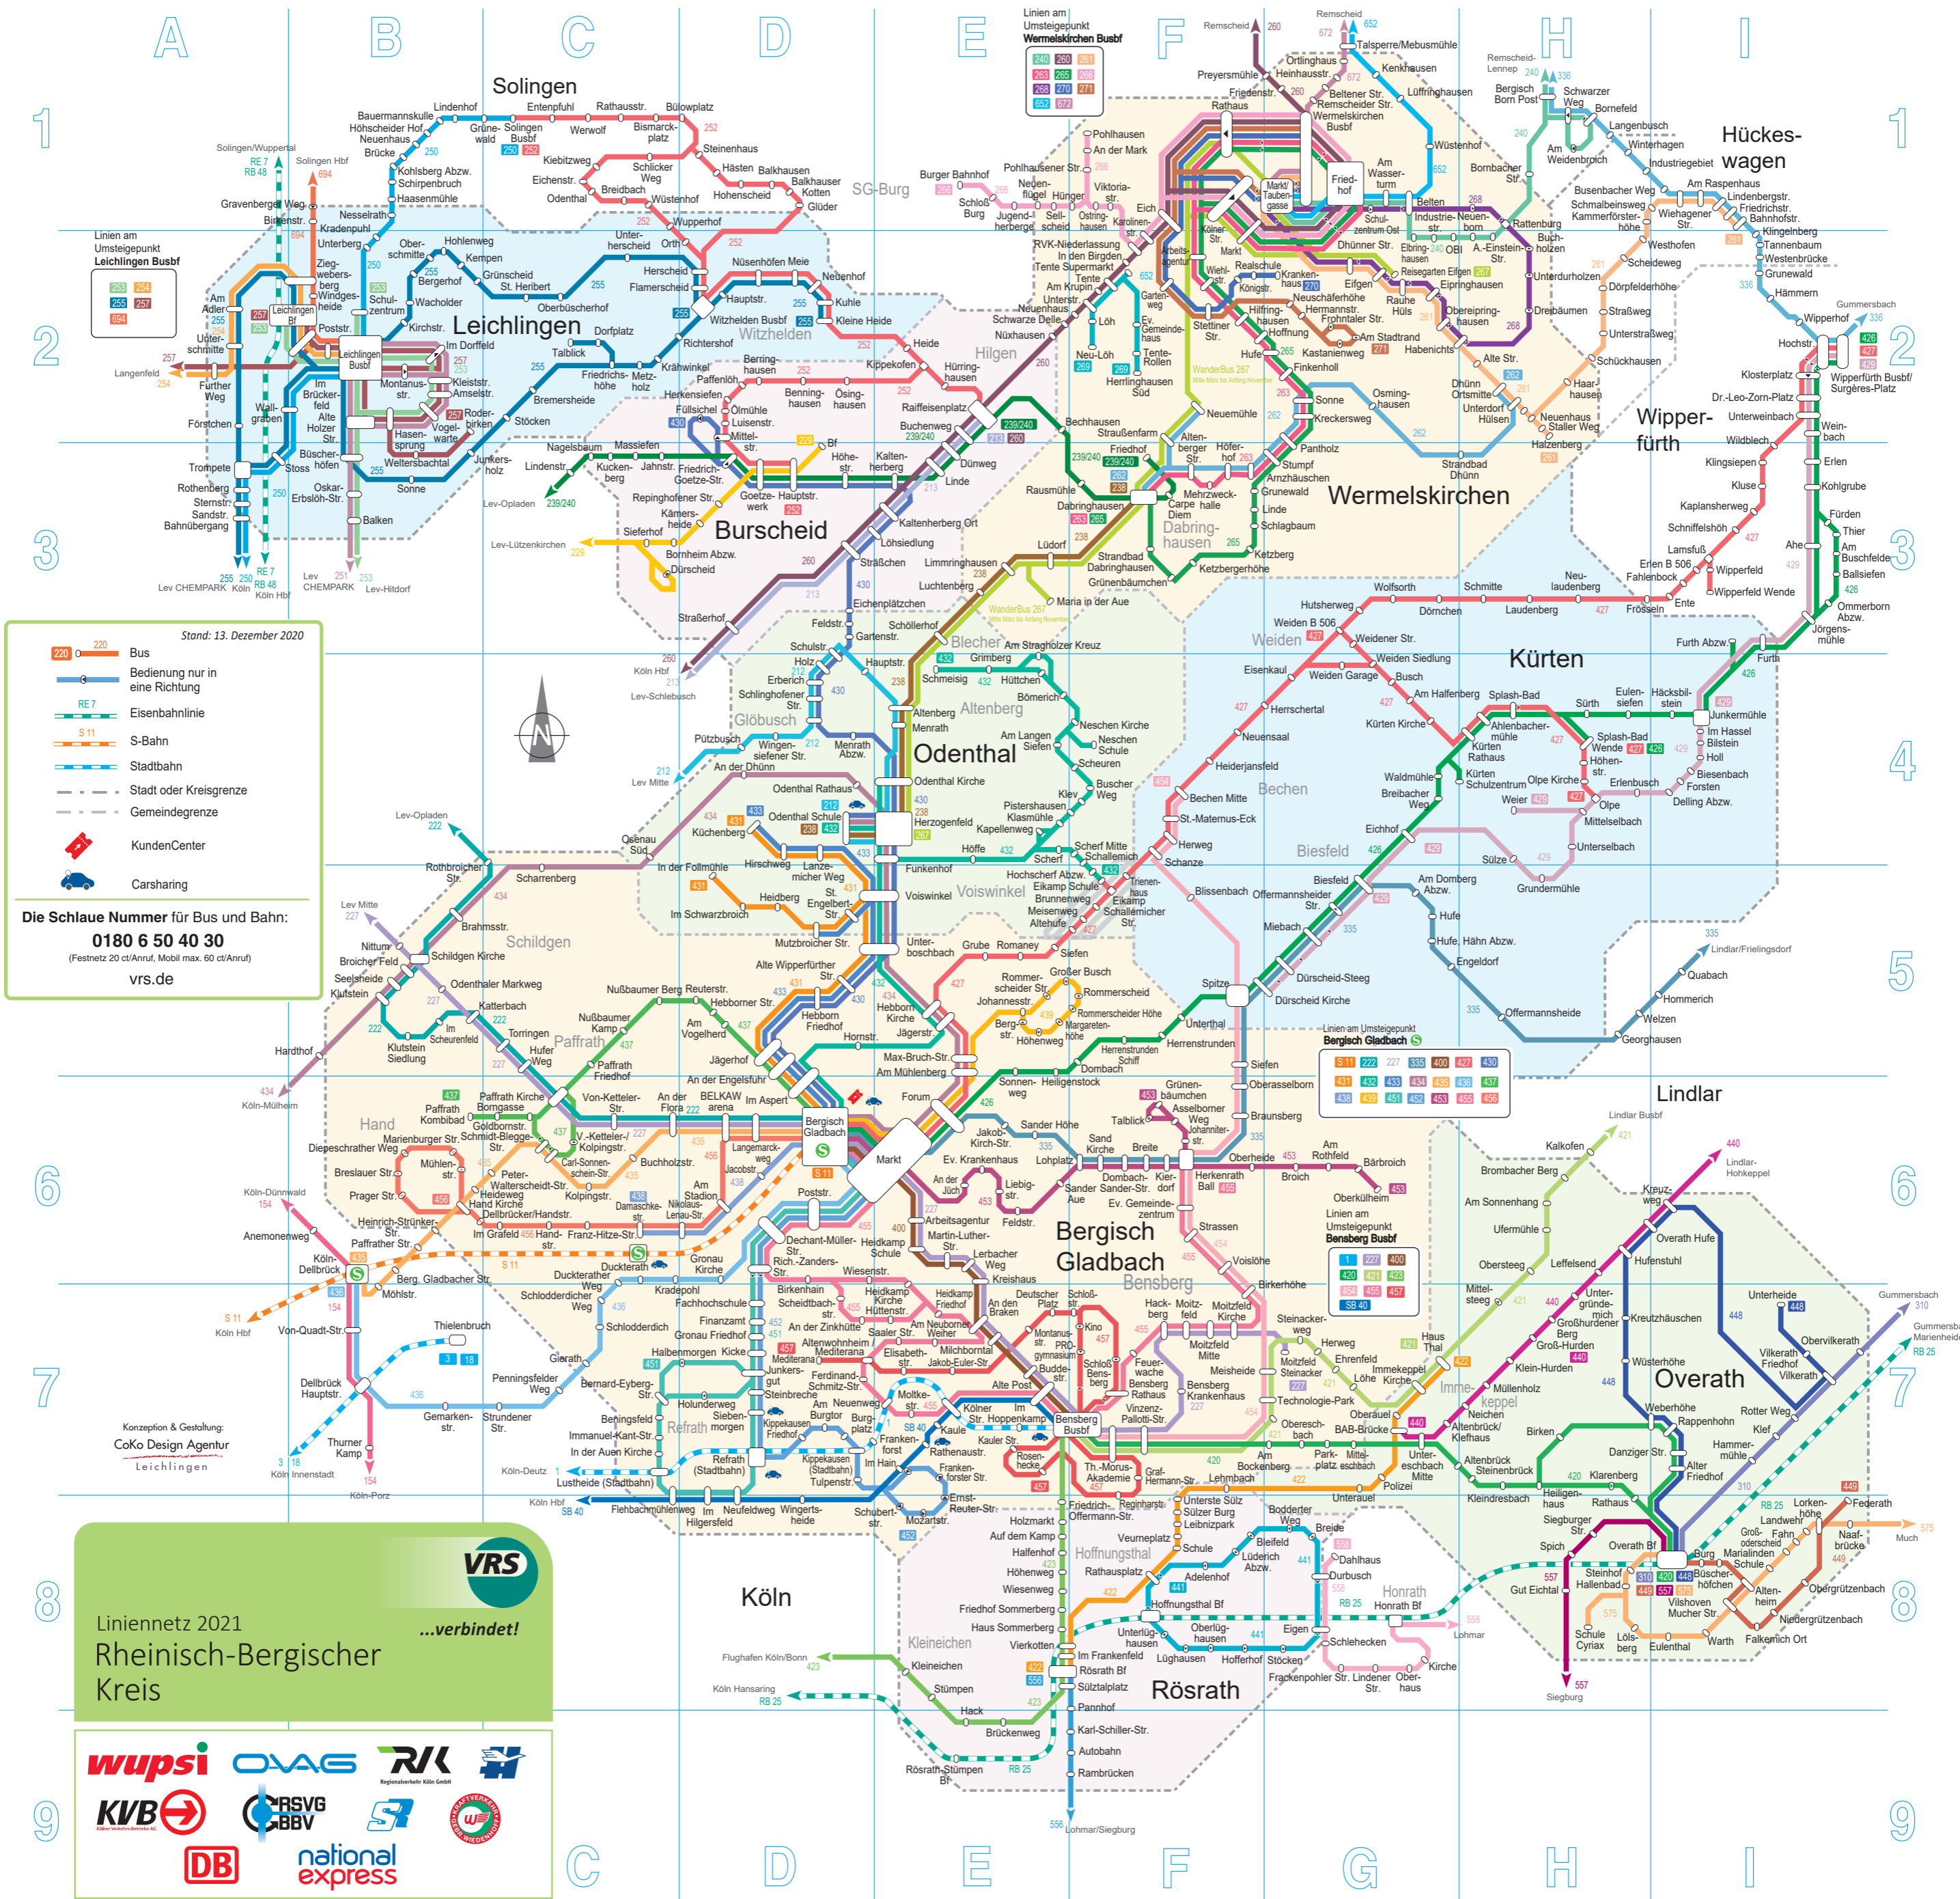

Stand: 13. Dezember 2020

- Bus
- Bedienung nur in eine Richtung
- Eisenbahnlinie
- S-Bahn
- Stadtbahn
- Stadt oder Kreisgrenze
- Gemeindegrenze
- KundenCenter
- Carsharing

Die Schlaue Nummer für Bus und Bahn:
0180 6 50 40 30
(Festnetz 20 ct/Anruf, Mobil max. 60 ct/Anruf)
vrs.de

VRS
...verbindet!

Liniennetz 2021
Rheinisch-Bergischer Kreis

© Verkehrsverbund Rhein-Sieg GmbH