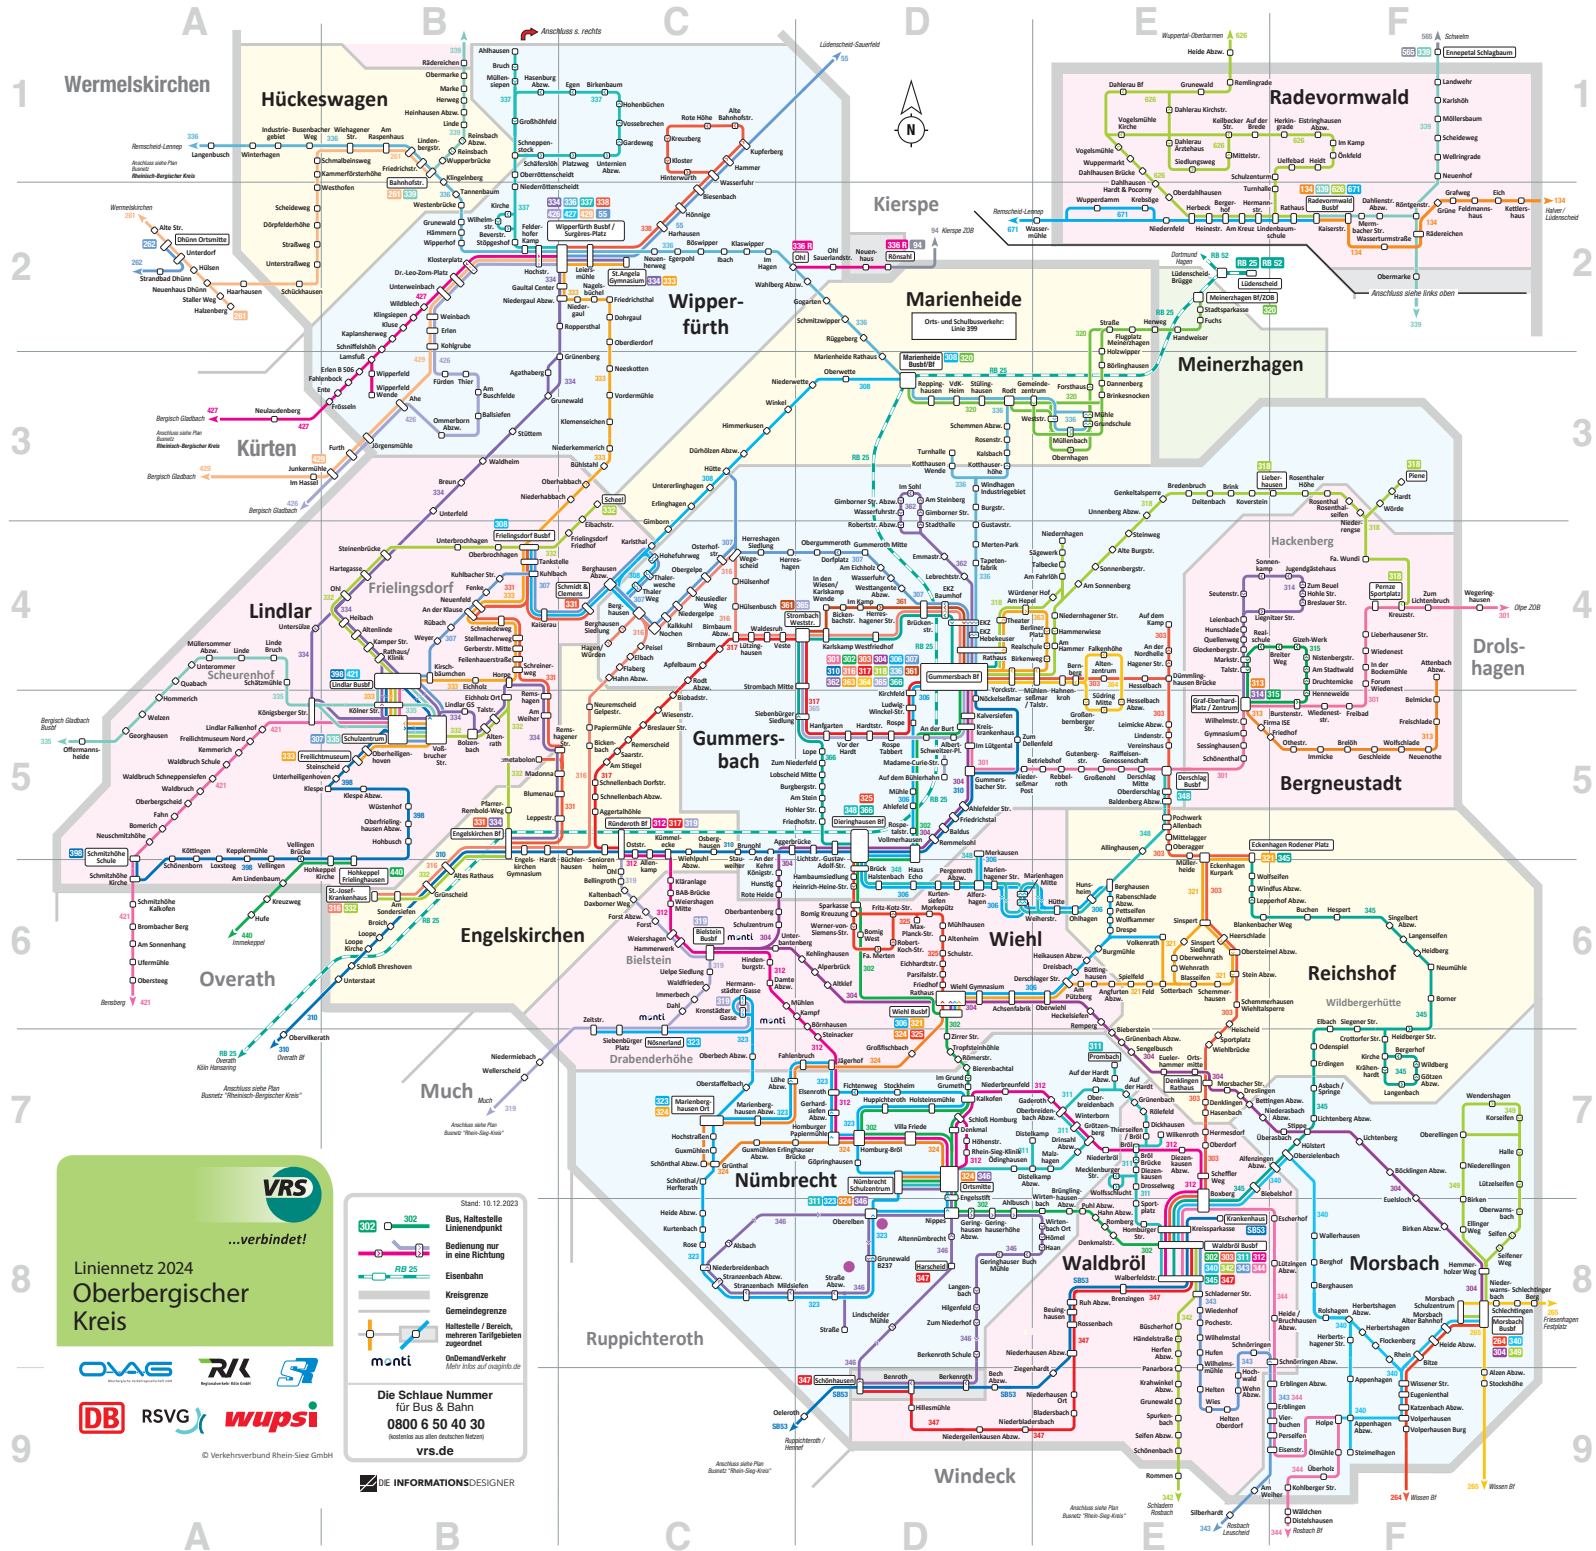

VRS
...verbindet!

Linienetz 2024 Oberbergischer Kreis

OAG **RK**

Stand: 10.12.2023

- Bus, Haltestelle Linienendpunkt
- Bedienung nur in eine Richtung
- Eisenbahn
- Kreisgrenze
- Gemeindegrenze
- Haltestelle / Bereich, mehrere Tarifgebieten zugeordnet
- Ortsdienstverkehr (Mitarbeiter Busse)

m:nt

Die Schläue Nummer für Bus & Bahn
0800 6 50 40 30
vrs.de

DB **RSVG** **wupsi**

© Verkehrsverbund Rhein-Sieg GmbH

Die Informationsdesigner

9

9

A B C D E F