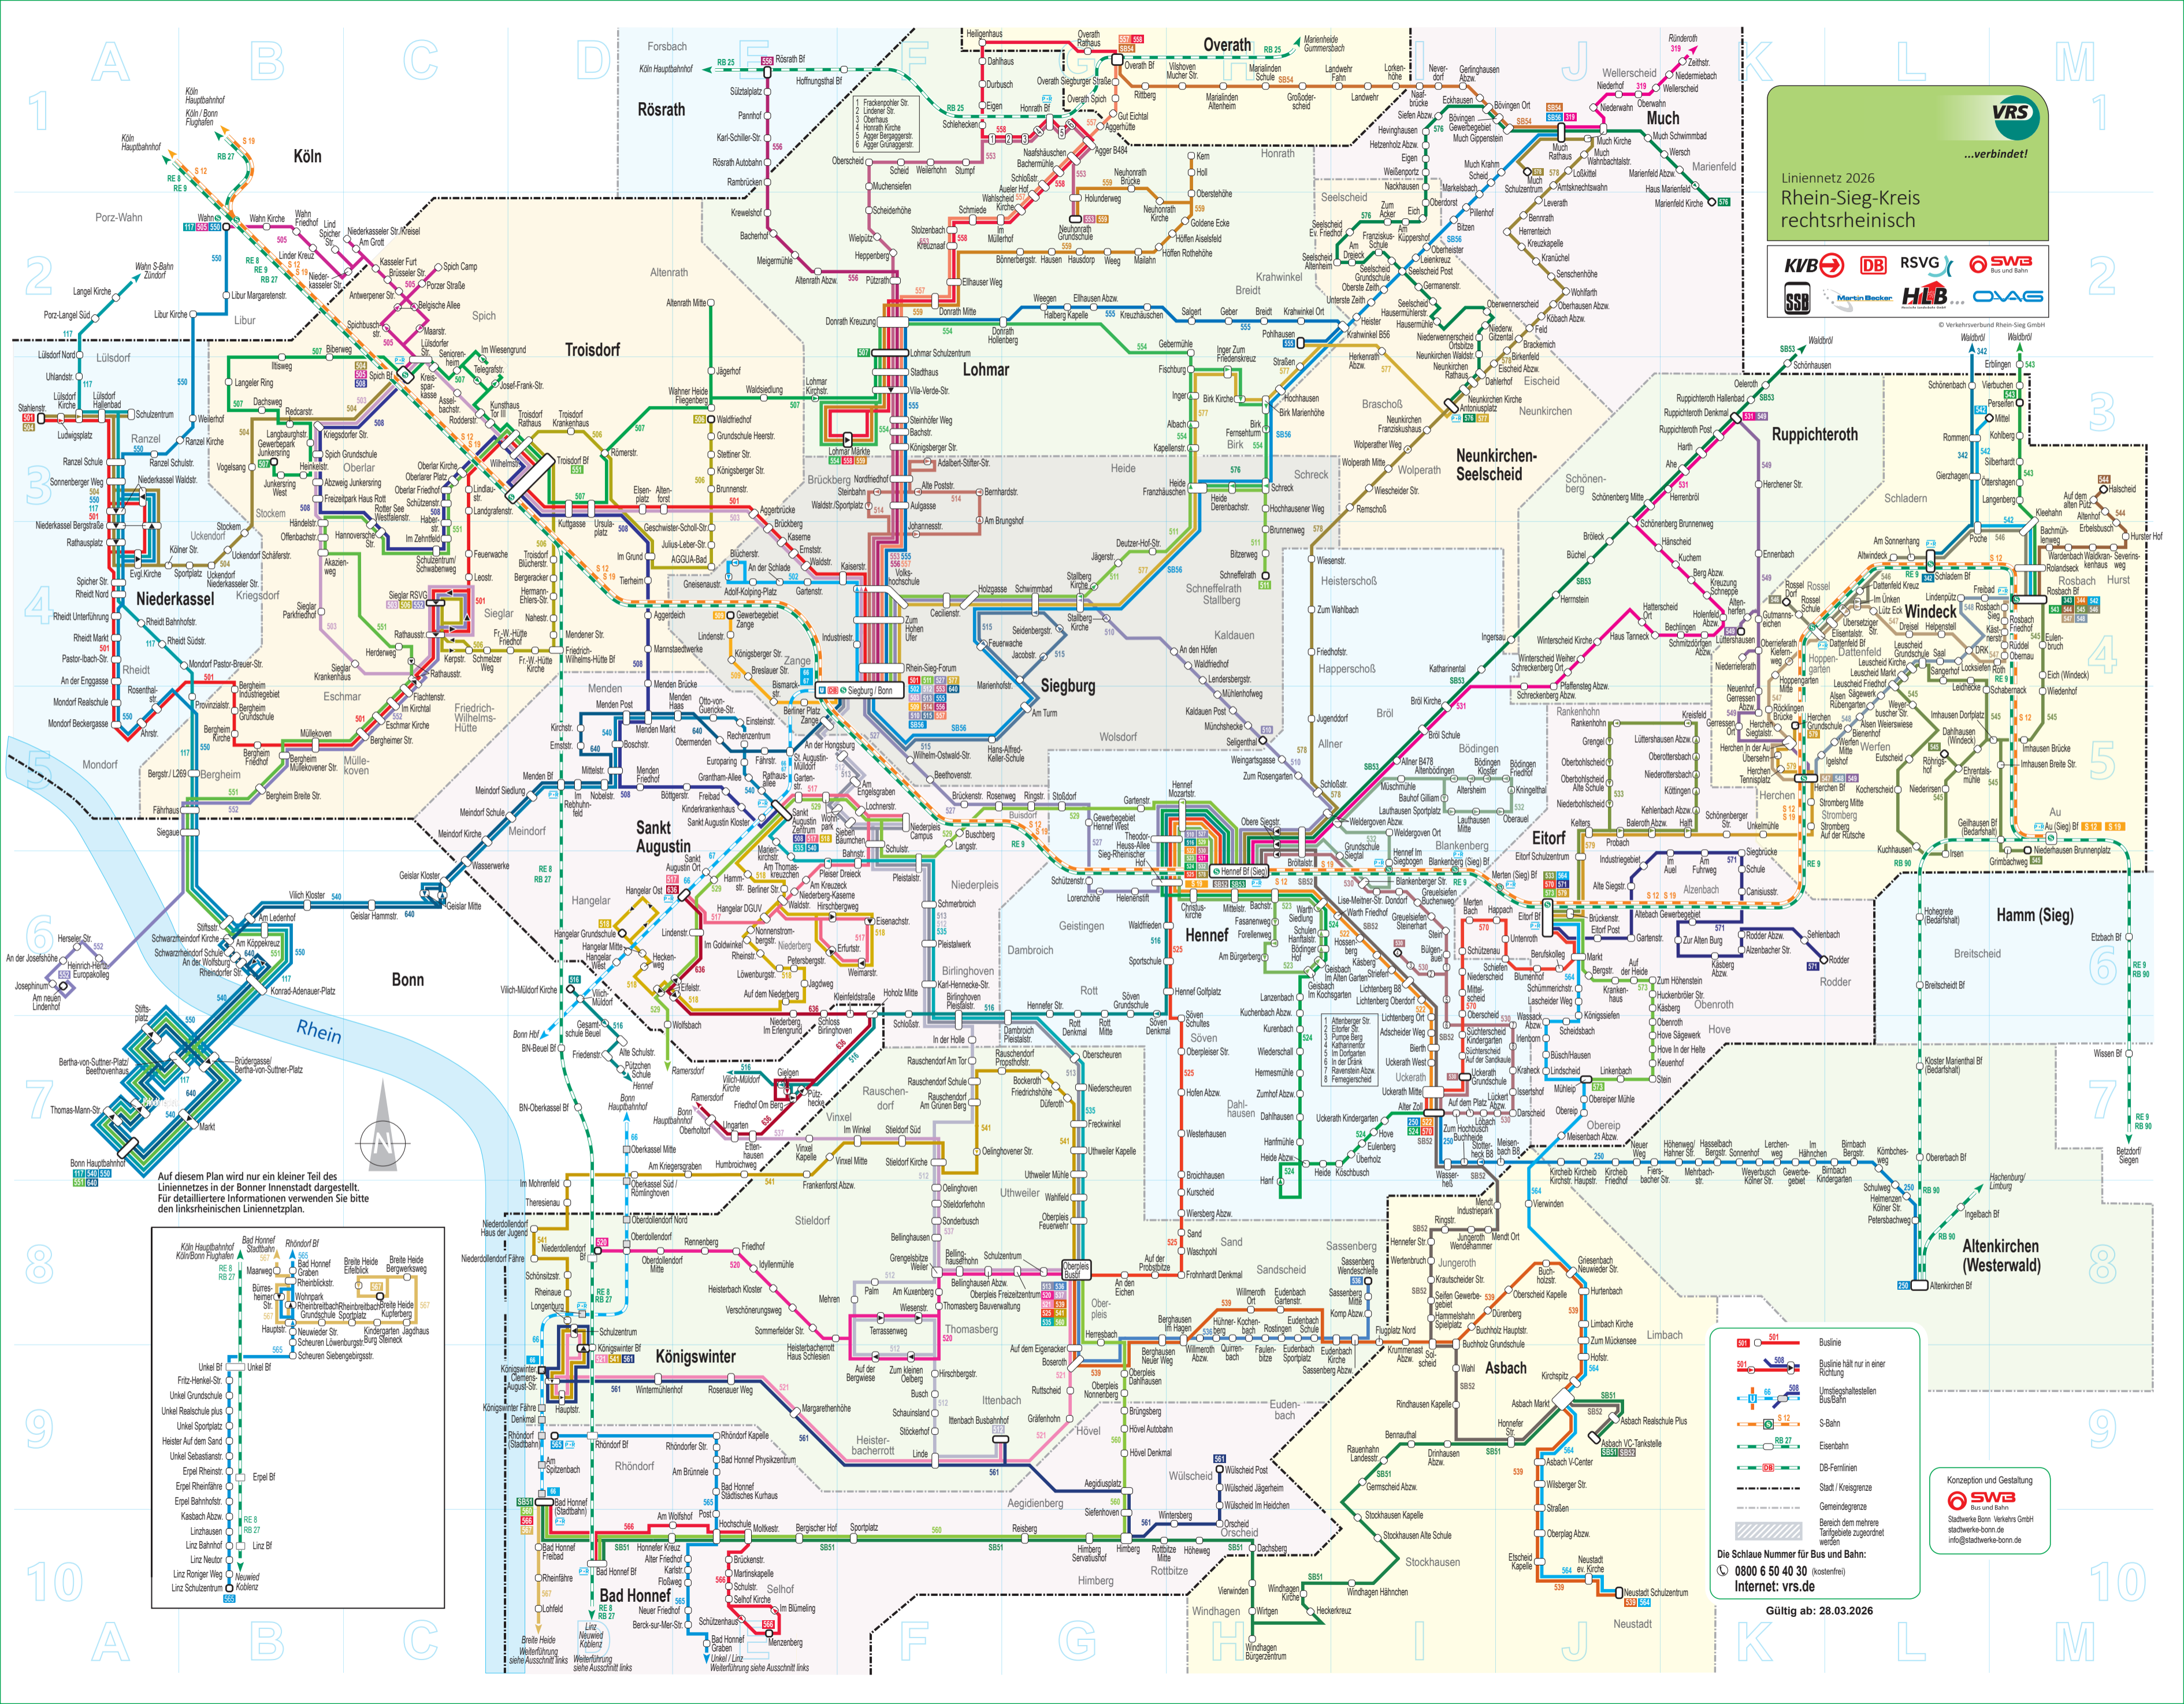

L

Table with 3 columns: Station Name, Line, Stop Number. Includes stations like Landgrafenstr., Landwehr, Langwehr Fahn, etc.

Table with 3 columns: Station Name, Line, Stop Number. Includes stations like Breitscheid Bf, Breslauer Str., Broichhausen, etc.

T

Table with 3 columns: Station Name, Line, Stop Number. Includes stations like Schmiede, Schmitzdörfgn Abzw., Schneffelrath, etc.

Table with 3 columns: Station Name, Line, Stop Number. Includes stations like Hossenberg, Hove, Hove Sägewerk, etc.

I

Table with 3 columns: Station Name, Line, Stop Number. Includes stations like Idyllenmühle, Igelshof, Itlisweg, etc.

K

Table with 3 columns: Station Name, Line, Stop Number. Includes stations like Kaiserstr., Kaldauen Post, Kalsberg, etc.

Z

Table with 3 columns: Station Name, Line, Stop Number. Includes stations like Zange, Zeitstr. (MUCH), Zeitstr. (Acker), etc.

**VRS**  
...verbindet!

Linienetz 2026  
Rhein-Sieg-Kreis  
rechtsrheinisch

**KVB** **DB** **RSVG** **SWB**  
**SSB** **Martin Becker** **HLB** **OVAG**