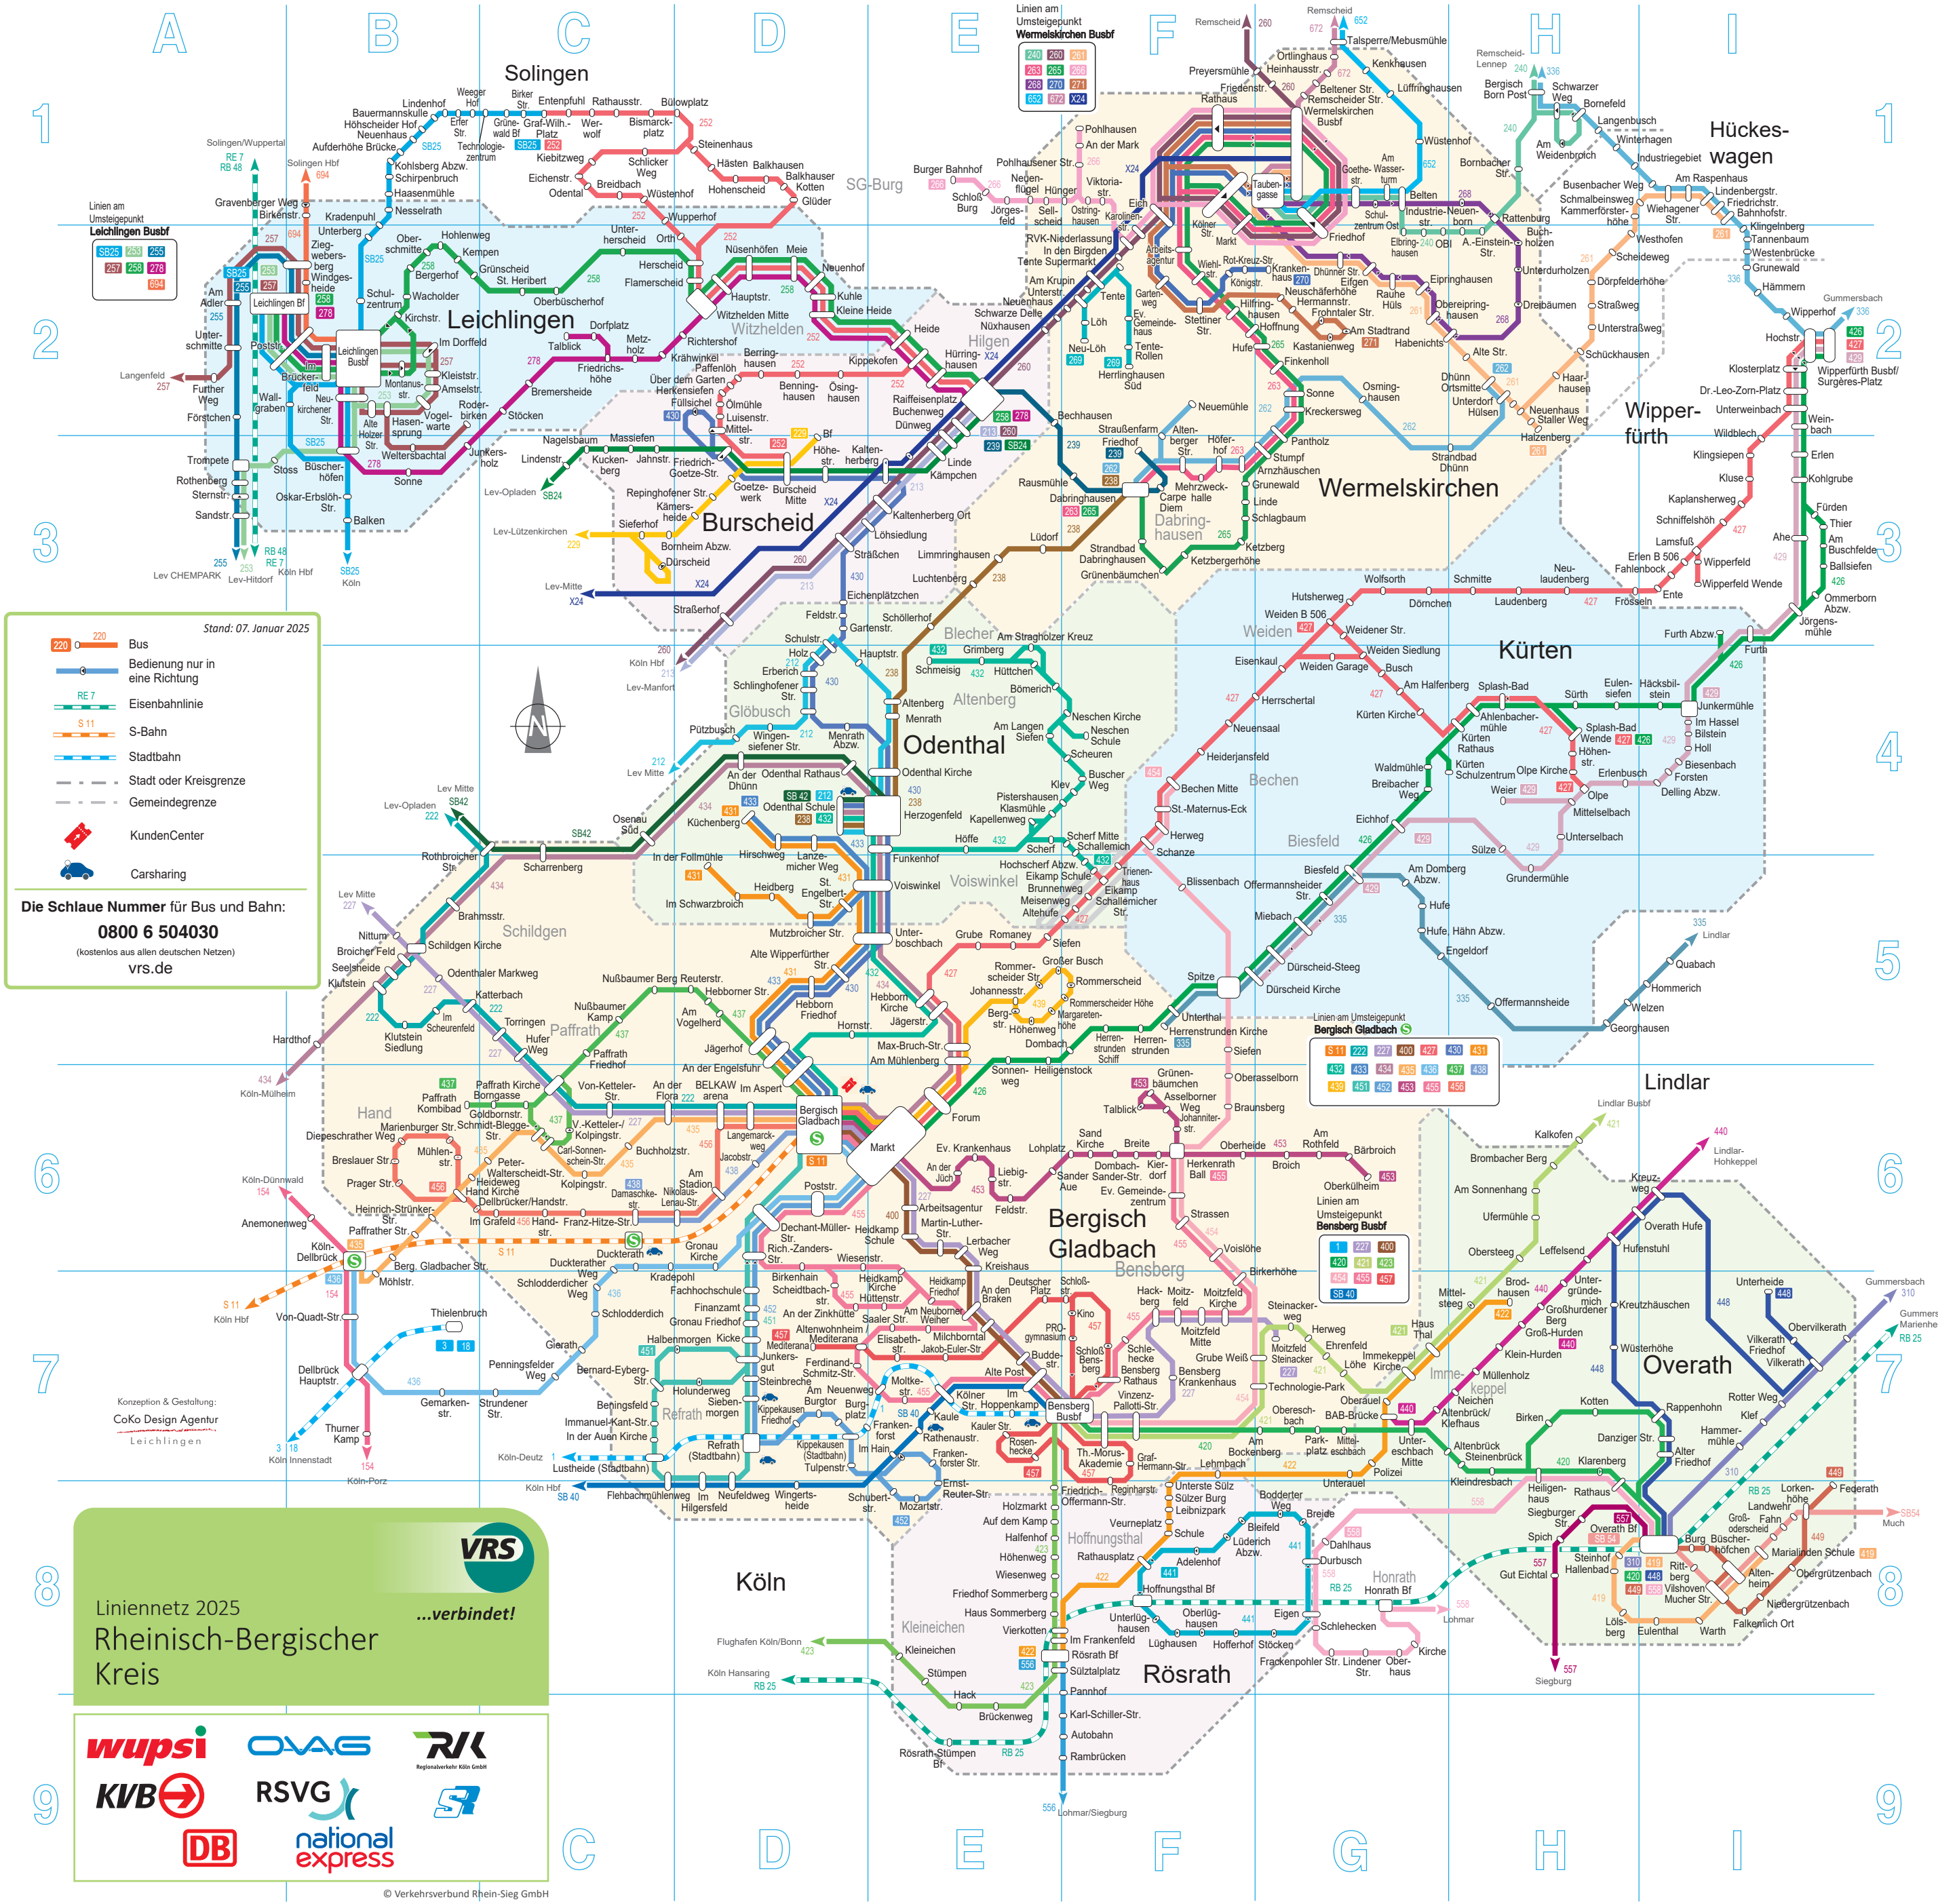

Stand: 07. Januar 2025

- Bus
- Bedienung nur in eine Richtung
- Eisenbahnlinie
- S-Bahn
- Stadtbahn
- Stadt oder Kreisgrenze
- Gemeindegrenze
- KundenCenter
- Carsharing

Die Schlaue Nummer für Bus und Bahn:
0800 6 504030
(kostenlos aus allen deutschen Netzen)
vrs.de

VRS
...verbindet!

Liniennetz 2025
Rheinisch-Bergischer Kreis

wupsi **OVAG** **RK**
KVB **RSVG** **national express** **DB**

© Verkehrsverbund Rhein-Sieg GmbH