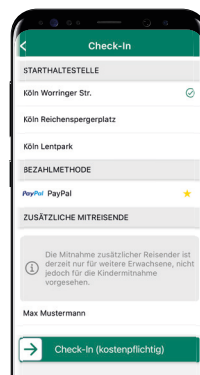

Know the fare in advance.

View possible routes.

Take others with you at the same price.

Check in by swiping.

Show ticket during the journey.

On disembarking, check out!

Some example price comparisons

Siegburg Bf → Bonn Hbf (valid as of 1 June 2026)	
Single ticket price category 2	5.50 EUR
eezy.nrw (1.66 EUR base price + 11 km x 0.27 EUR)	4.63 EUR
Aachen Hbf → Köln Hbf	
Single ticket price category 3	13.90 EUR
eezy.nrw (1.66 EUR base price + 65 km x 0.27 EUR)	19.21 EUR 13.90 EUR