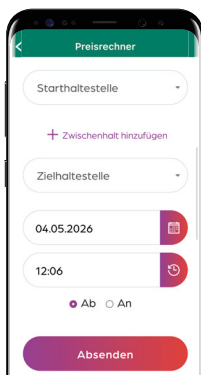

eezy.nrw is this easy

- Check in by app before your journey starts and check out at your destination.
- You're charged for the straight-line distance from start to finish.
- Your ticket is shown as a QR code on your smartphone.
- You can view the price before you begin your journey.
- You don't need a subscription.

Your mobile ticket – the flexible way to travel

Enable Bluetooth and GPS – and off you go! For each journey you pay a base price and then per straight-line kilometre.

Base price per journey	1.66 EUR
Price per kilometre (straight line)	0.27 EUR

Prices as of 1 June 2026

Useful to know

- You can pay a supplement in the app for first class, which is then valid for the whole journey.
- You can use the app to pay effortlessly for up to four other people.
- You can take children under 6 with you for free – and don't need to add them in the app.

Best price guarantee 1: Never more than the single fare

- You never pay more than the price of a single in the relevant price category (2nd class).

Best price guarantee 2: Never more than a 24-hour ticket

- In any 24-hour period you never pay more than 27.80 EUR in the Rheinlandtarif area / 35.20 EUR in NRW.

Best price guarantee 3: Never more than the Deutschlandticket

- Per month you never pay more than for the Deutschlandticket.
- If you reach that threshold, you then travel free throughout NRW.

Know the fare in advance.