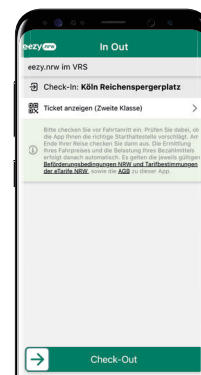

Know the fare in advance.

View possible routes.

Take others with you at the same price.

Check in by swiping.

Show ticket during the journey.

On disembarking, check out!

Some example price comparisons

Siegburg Bf → Bonn Hbf (valid as of 1 June 2026)	
Single ticket price category 2	5.50 EUR
eezy.nrw (1.66 EUR base price + 11 km x 0.27 EUR)	4.63 EUR
Aachen Hbf → Köln Hbf	
Single ticket price category 3	13.90 EUR
eezy.nrw (1.66 EUR base price + 65 km x 0.27 EUR)	19.21 EUR 13.90 EUR